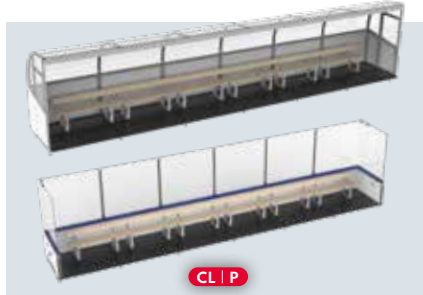

SOUNDPROOFING

CL | P

PLAYER BOX