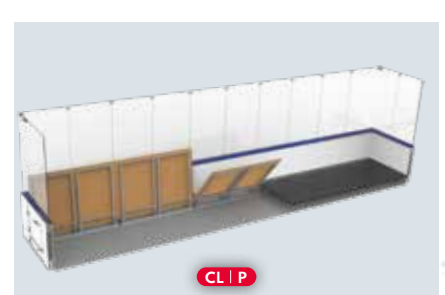

PLAYER BOX

CL | P

SLEDGE HOCKEY BOX

\* Available as 12 mm, 15 mm or 12/15 mm thickness

\*\* Available as 12 mm or 15 mm thickness

\*\*\* Available as 8 mm, 10 mm or 12 mm thickness

QUICKADAPT

MOTION LED SYSTEM